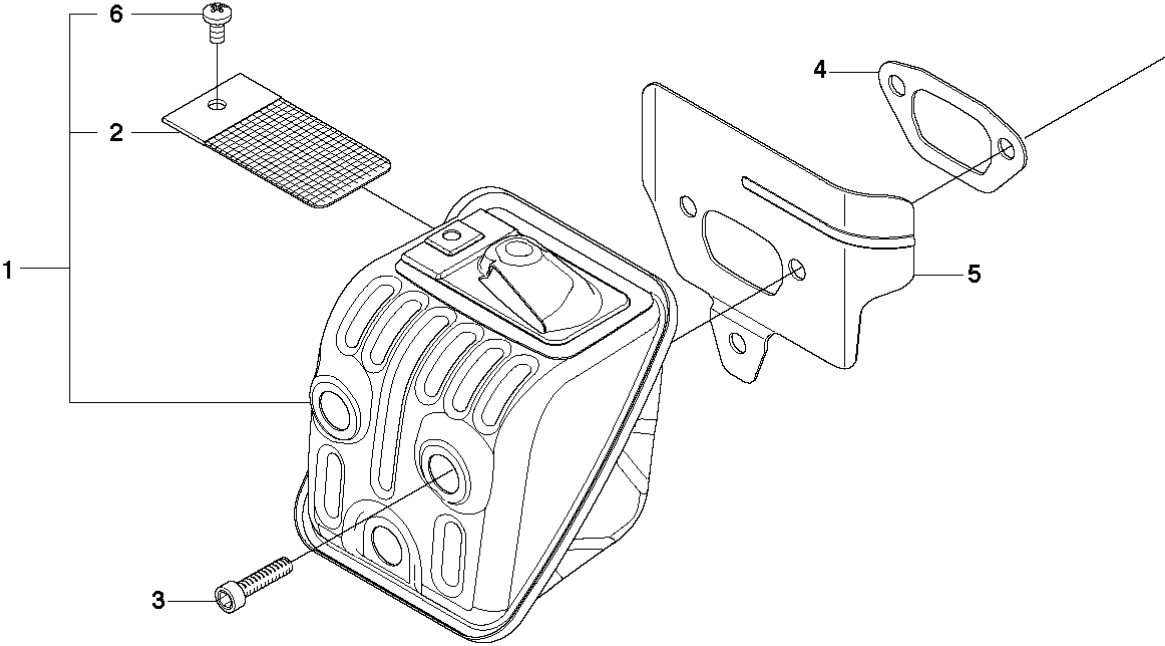

F 455e, 455
MUFFLER

MUFFLER

455 Rancher, 2013-10

Ref	Part no.	Description	Remark	Qty	Kit
1	505 41 62-02	MUFFLER ASSY		1	
2	544 11 68-02	SPARK ARRESTOR SCREEN		1	1
3	725 53 68-55	SCREW IHSCM		3	
4	537 28 77-01	GASKET MUFFLER		1	
5	537 28 76-01	HEAT DEFLECTOR		1	
6	724 12 87-59	SCREW CRPANM		1	1