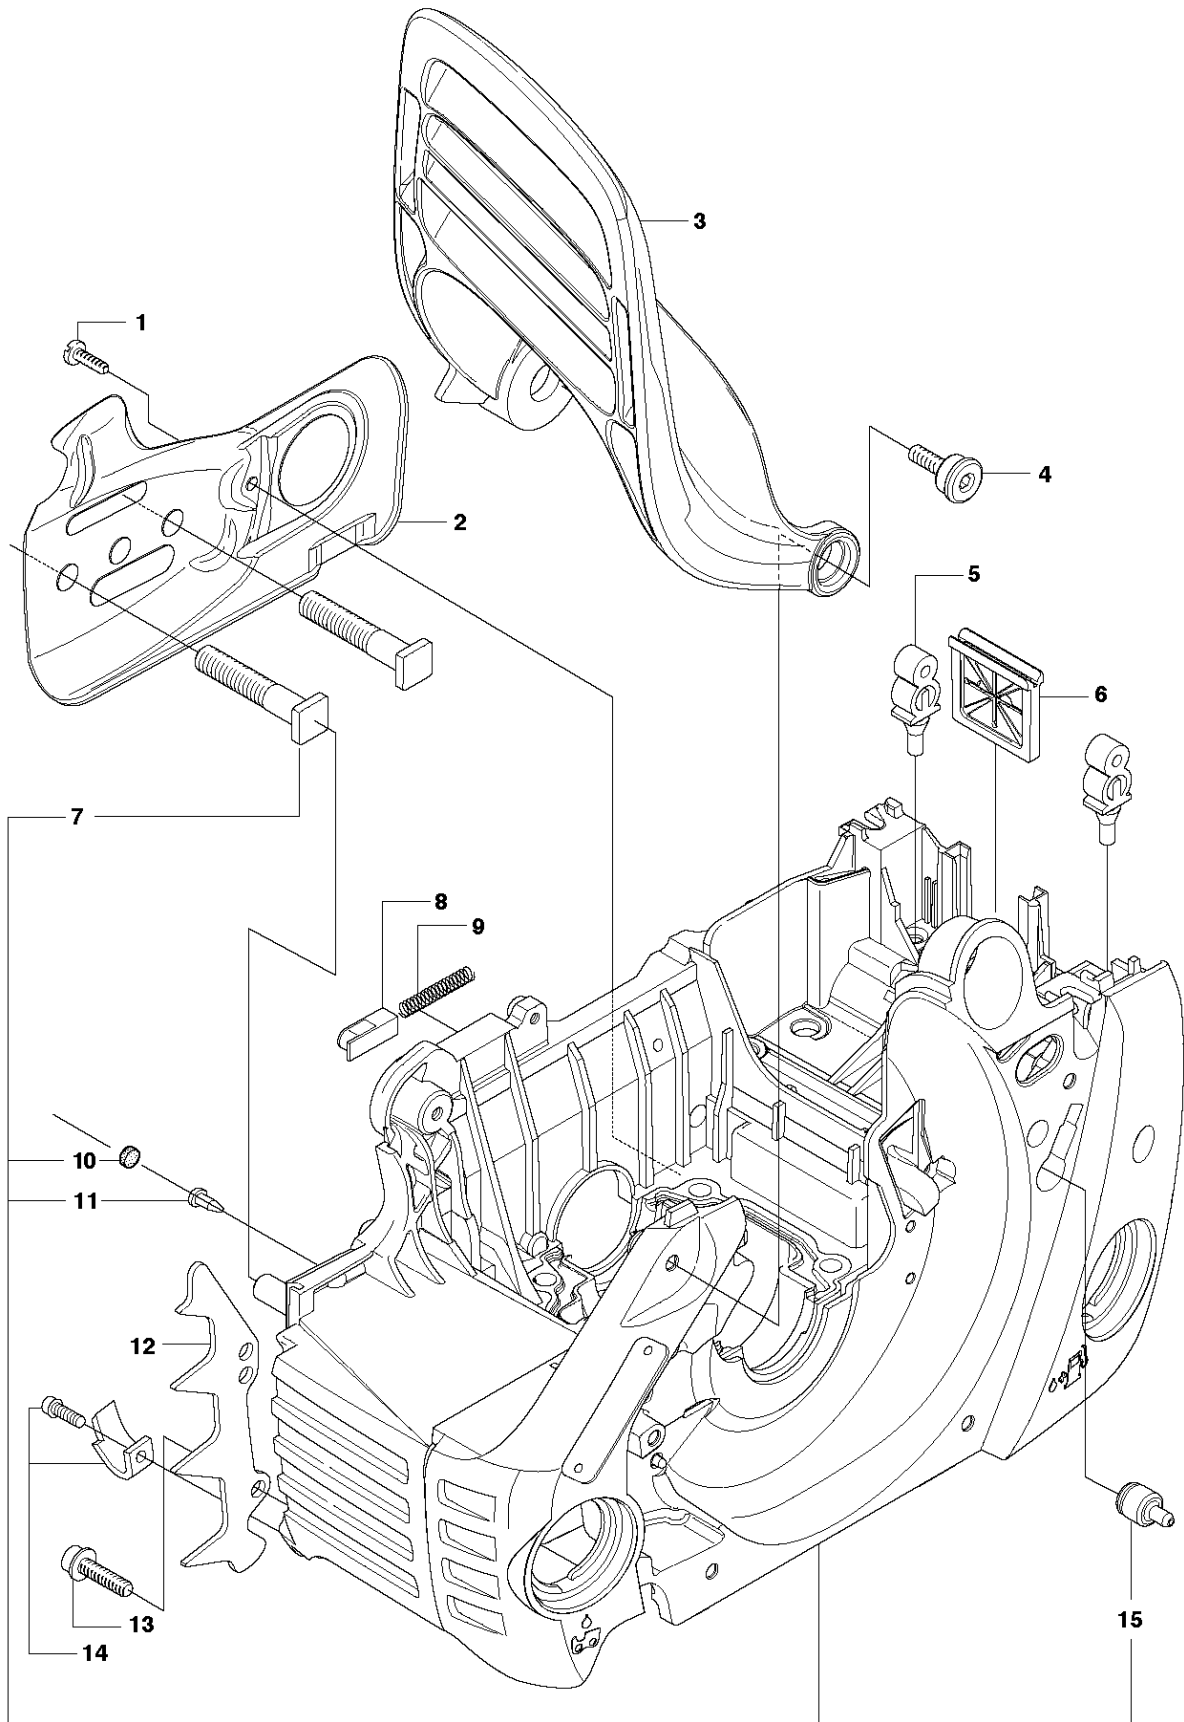

K2 455
CRANKCASE

CRANKCASE

455 Rancher, 2013-10

Ref	Part no.	Description	Remark	Qty	Kit
1	503 21 70-10	SCREW CCRPANT		1	
2	537 27 13-02	CHAIN GUIDE PLATE		1	
3	537 28 43-01	HAND GUARD		1	
4	537 29 65-01	SCREW		2	
5	503 86 93-01	CARBURETTOR MOUNTING		2	
6	537 26 04-01	BELLOWS		1	
7	537 22 78-01	BAR BOLT		2	16
8	503 89 24-01	LOCK		1	
9	503 43 65-01	POSITION SPRING		1	
10	537 40 35-01	FILTER		1	16
11	530 02 61-19	CHECK VALVE		1	16
12	503 97 38-01	BARKSTØD		1	
13	503 21 68-72	SCREW IHSCFT		2	
14	503 91 06-71	KIT		1	
15	537 35 95-01	TANK VENT ASSY		1	16
16	510 06 59-02	CRANKCASE		1