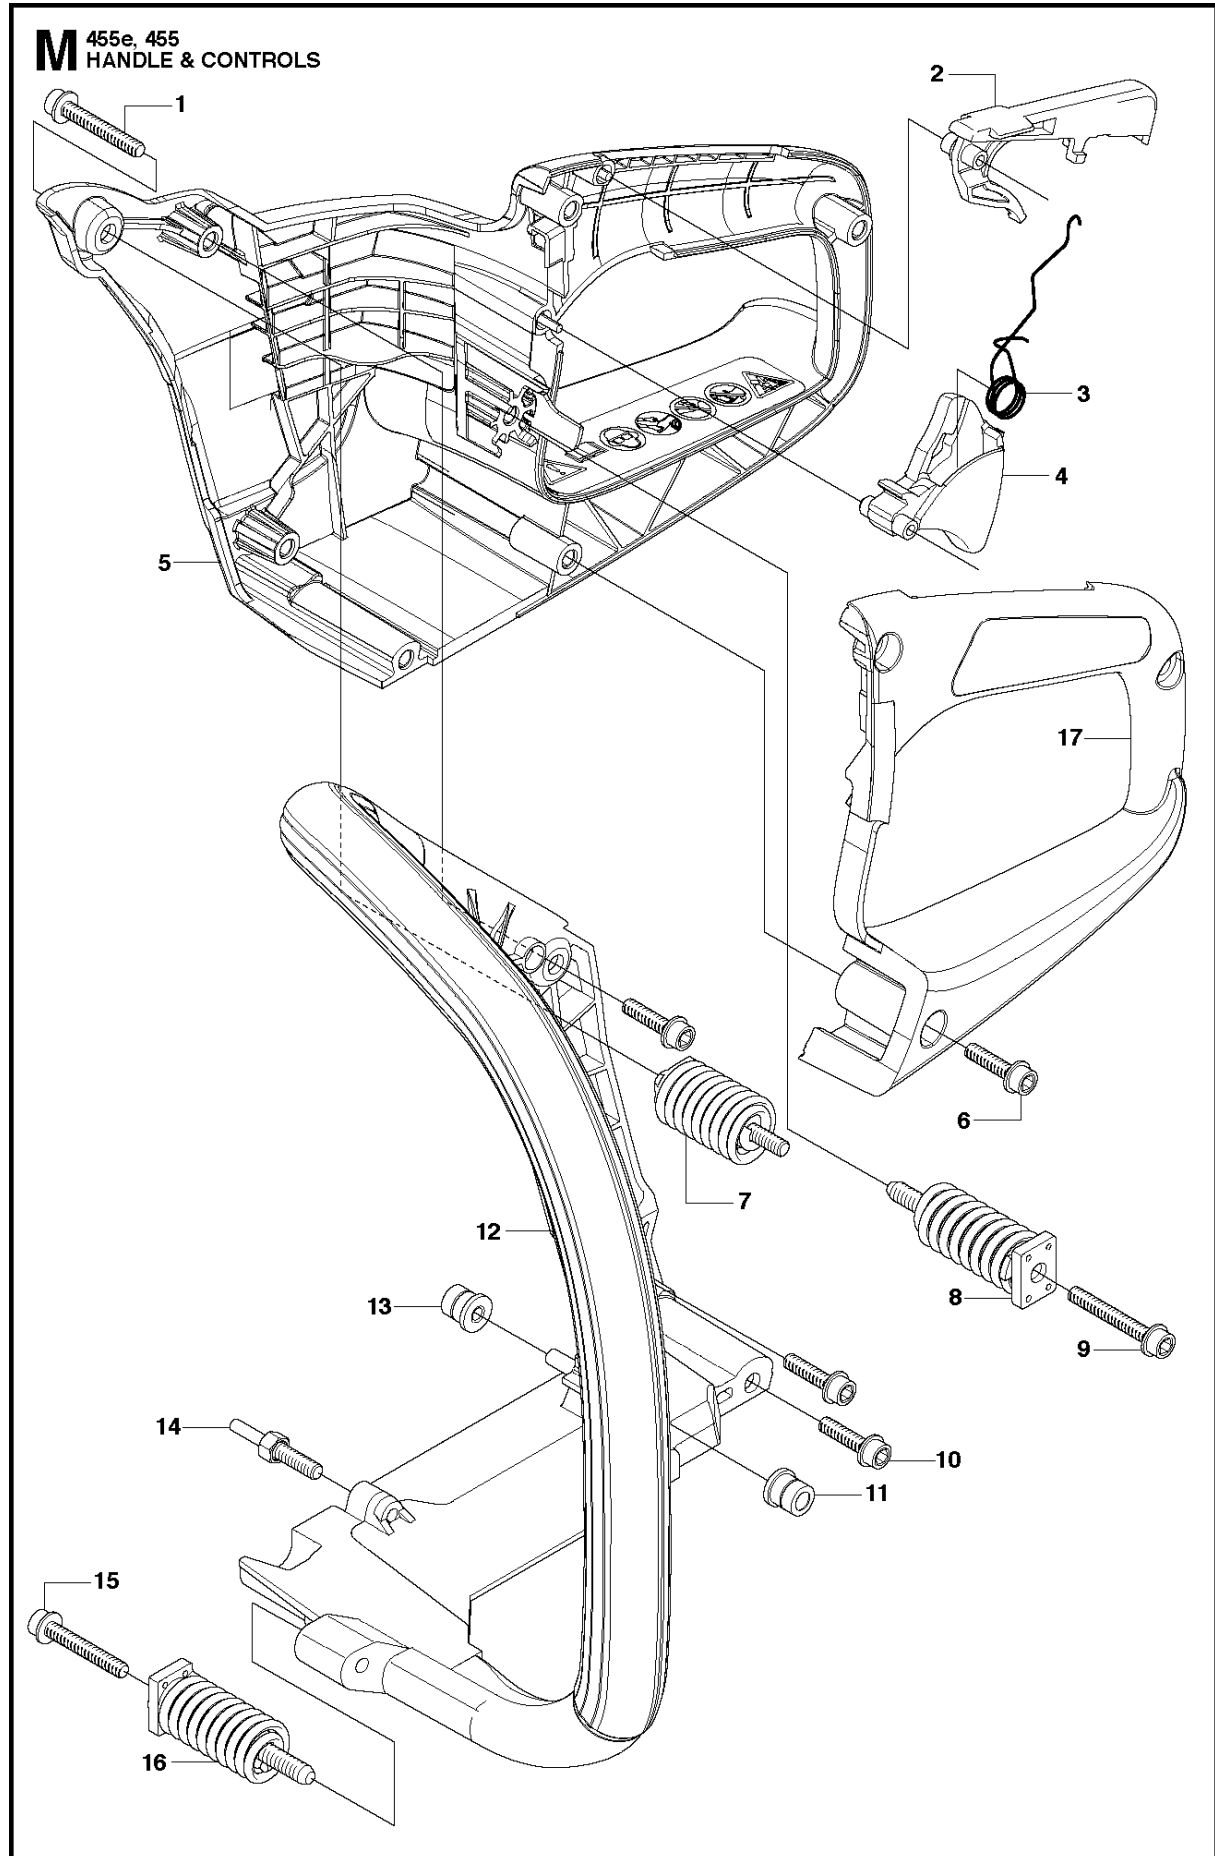

HANDLE & CONTROLS

455 Rancher, 2013-10

Ref	Part no.	Description	Remark	Qty	Kit
1	503 21 88-76	SCREW IHSCFT		1	
2	502 44 02-01	THROTTLE LOCKOUT		1	
3	503 99 86-01	RECOIL SPRING		1	
4	537 26 05-03	THROTTLE TRIGGER		1	
5	580 94 59-01	REAR HANDLE		1	
6	503 21 02-70	SCREW IHSCFT		3	
7	537 30 46-01	ANTIVIBRATION ELEMENT		1	
8	503 85 41-01	ANTIVIBRATION ELEMENT		1	
9	503 21 88-76	SCREW IHSCFT		1	
10	503 21 02-70	SCREW IHSCFT		3	
11	503 86 92-01	LATERAL SUPPORT		1	
12	537 23 05-02	FRONT HANDLE		1	
13	503 86 92-01	LATERAL SUPPORT		3	
14	537 24 29-01	SCREW		1	
15	503 21 88-76	SCREW IHSCFT		1	
16	503 92 31-01	ANTIVIBRATION ELEMENT		1	
17	537 23 07-04	CAP		1