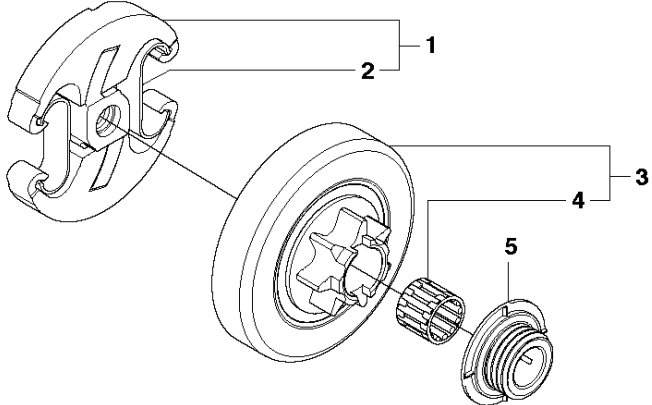

# SPARE PARTS LIST

CHAIN SAWS

455 Rancher, 2013-10

**A2** 455 Rancher  
CLUTCH COVER

## CLUTCH COVER

455 Rancher, 2013-10

Ref	Part no.	Description	Remark	Qty	Kit
1	537 28 63-01	CLUTCH COVER ASSY		1	
2	503 89 29-01	PIN KNEE-JOINT		1	1
3	503 21 70-10	SCREW CCRPANT		1	1
4	503 89 08-02	KNEE JOINT ASSY		1	1
5	503 46 59-01	BRAKE SPRING		1	1
6	735 31 08-20	E-CLIP		1	1
7	537 29 86-01	LABEL		1	1
8	537 04 30-01	BRAKE BAND ASSY		1	1
9	503 85 52-01	GUIDE BUSHING		1	1
10	537 10 80-02	CAP		1	1
11	537 01 74-01	BEARING SLEEVE		1	1
12	537 28 66-01	PAWL		1	1
13	537 08 90-01	WEAR PROTECTION		1	1
14	503 21 70-10	SCREW CCRPANT		4	1
15	537 28 65-01	WORM SCREW		1	1
16	503 21 70-10	SCREW CCRPANT		1	1
17	537 28 64-01	COVER		1	1
18	537 07 94-02	WORM WHEEL		1	1
19	503 23 00-63	WASHER		1	1
20	740 48 07-02	O-RING		1	1
21	503 22 00-01	HEXAGON NUT FLANGE		2	

## CLUTCH &amp; OIL PUMP

455 Rancher, 2013-10

Ref	Part no.	Description	Remark	Qty	Kit
1	537 11 05-03	CLUTCH ASSY		1	
2	537 35 91-01	CLUTCH SPRING		2	1
3	537 29 17-02	CLUTCH DRUM	".325"x7 SPUR"	1	
3	537 29 16-04	CLUTCH DRUM	"8"x7 SPUR"	1	
4	503 25 52-01	NEEDLE BEARING		1	3
5	537 25 26-01	PUMP PINION		1	
6	544 18 01-04	OIL PUMP ASSY		1	
7	503 89 16-01	SPRING		1	6
8	503 23 00-60	WASHER		1	6
9	537 06 93-02	PUMP PISTON		1	6
10	503 89 15-01	SPRING		1	6
11	721 11 64-30	GROOVED PIN		1	6
12	537 02 71-01	ADJUSTER		1	6
13	503 21 74-16	SCREW IHSCT		1	
14	537 26 15-01	OIL PRESSURE HOSE		1	
15	537 26 14-02	OIL HOSE		1	
16	510 04 43-01	OIL SCREEN		1	