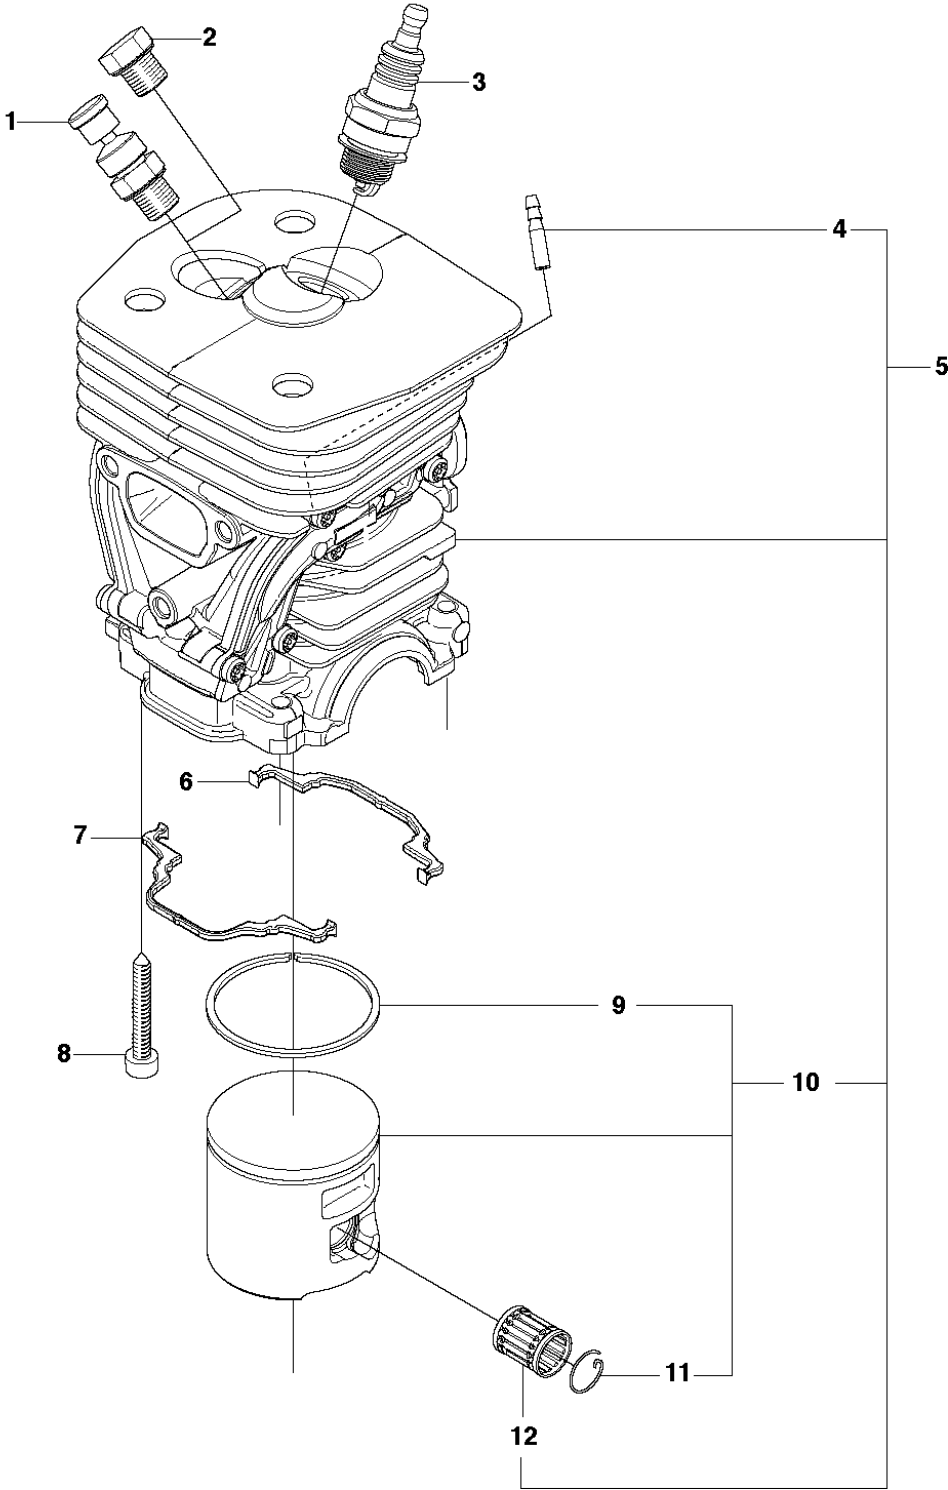

H 455e, 455
CYLINDER PISTON

CYLINDER PISTON

455 Rancher, 2013-10

Ref	Part no.	Description	Remark	Qty	Kit
1	537 31 05-01	DECOMPRESSION VALVE		1	
2	503 55 22-01	PLUG		1	
3	503 23 51-08	SPARK PLUG	RCJ7Y	1	
4	503 42 43-01	IMPULSE NIPPLE		4	5
5	537 32 04-02	CYLINDER ASSY	455	1	
6	537 24 58-01	GASKET		1	
7	537 24 57-01	GASKET		1	
8	503 20 05-27	SCREW IHSCM		4	
9	503 28 90-50	PISTON RING	455	1	10, 5
10	537 29 30-04	PISTON ASSY	455	1	5
11	737 43 12-00	SNAP RING		2	10, 5
12	501 86 18-01	NEEDLE BEARING		1	5