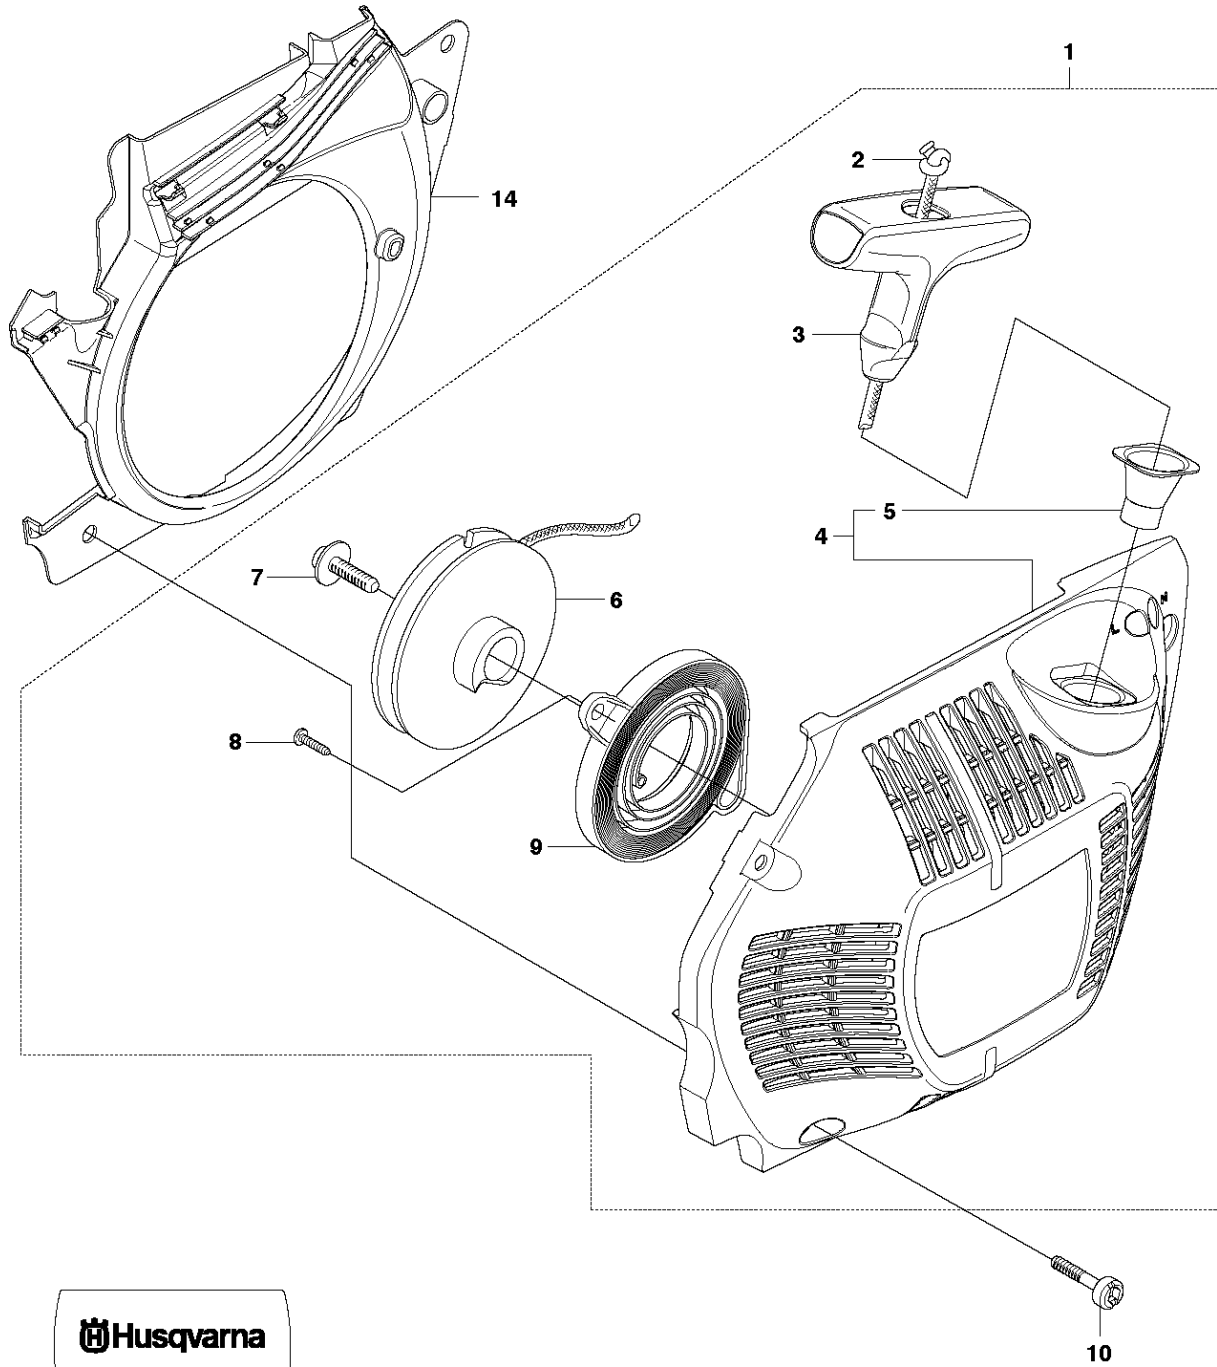

## CLUTCH &amp; OIL PUMP

455 Rancher, 2013-10

Ref	Part no.	Description	Remark	Qty	Kit
1	537 11 05-03	CLUTCH ASSY		1	
2	537 35 91-01	CLUTCH SPRING		2	1
3	537 29 17-02	CLUTCH DRUM	".325"x7 SPUR"	1	
3	537 29 16-04	CLUTCH DRUM	"8"x7 SPUR"	1	
4	503 25 52-01	NEEDLE BEARING		1	3
5	537 25 26-01	PUMP PINION		1	
6	544 18 01-04	OIL PUMP ASSY		1	
7	503 89 16-01	SPRING		1	6
8	503 23 00-60	WASHER		1	6
9	537 06 93-02	PUMP PISTON		1	6
10	503 89 15-01	SPRING		1	6
11	721 11 64-30	GROOVED PIN		1	6
12	537 02 71-01	ADJUSTER		1	6
13	503 21 74-16	SCREW IHSCT		1	
14	537 26 15-01	OIL PRESSURE HOSE		1	
15	537 26 14-02	OIL HOSE		1	
16	510 04 43-01	OIL SCREEN		1	

**C** 455e, 455  
COVER

COVER

455 Rancher, 2013-10

Ref	Part no.	Description	Remark	Qty	Kit
1	537 30 89-01	CYLINDER COVER		1	
2	503 20 34-76	SCREW CRPANMO		3	1
3	503 98 74-01	LABEL		1	1

**D** 455e, 455  
STARTER