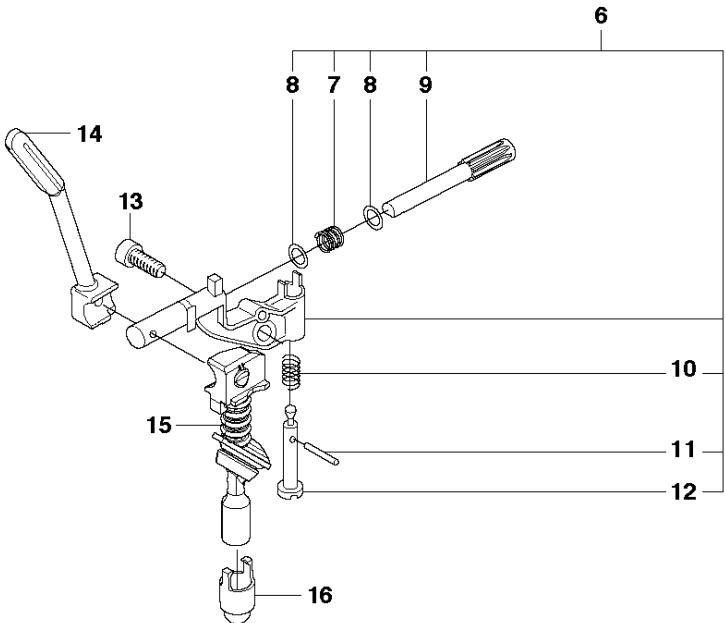

# SPARE PARTS LIST

CHAIN SAWS

455 Rancher, 2013-10

**A2** 455 Rancher  
CLUTCH COVER

## CLUTCH COVER

455 Rancher, 2013-10

Ref	Part no.	Description	Remark	Qty	Kit
1	537 28 63-01	CLUTCH COVER ASSY		1	
2	503 89 29-01	PIN KNEE-JOINT		1	1
3	503 21 70-10	SCREW CCRPANT		1	1
4	503 89 08-02	KNEE JOINT ASSY		1	1
5	503 46 59-01	BRAKE SPRING		1	1
6	735 31 08-20	E-CLIP		1	1
7	537 29 86-01	LABEL		1	1
8	537 04 30-01	BRAKE BAND ASSY		1	1
9	503 85 52-01	GUIDE BUSHING		1	1
10	537 10 80-02	CAP		1	1
11	537 01 74-01	BEARING SLEEVE		1	1
12	537 28 66-01	PAWL		1	1
13	537 08 90-01	WEAR PROTECTION		1	1
14	503 21 70-10	SCREW CCRPANT		4	1
15	537 28 65-01	WORM SCREW		1	1
16	503 21 70-10	SCREW CCRPANT		1	1
17	537 28 64-01	COVER		1	1
18	537 07 94-02	WORM WHEEL		1	1
19	503 23 00-63	WASHER		1	1
20	740 48 07-02	O-RING		1	1
21	503 22 00-01	HEXAGON NUT FLANGE		2	

## CLUTCH &amp; OIL PUMP

455 Rancher, 2013-10

Ref	Part no.	Description	Remark	Qty	Kit
1	537 11 05-03	CLUTCH ASSY		1	
2	537 35 91-01	CLUTCH SPRING		2	1
3	537 29 17-02	CLUTCH DRUM	".325"x7 SPUR"	1	
3	537 29 16-04	CLUTCH DRUM	"8"x7 SPUR"	1	
4	503 25 52-01	NEEDLE BEARING		1	3
5	537 25 26-01	PUMP PINION		1	
6	544 18 01-04	OIL PUMP ASSY		1	
7	503 89 16-01	SPRING		1	6
8	503 23 00-60	WASHER		1	6
9	537 06 93-02	PUMP PISTON		1	6
10	503 89 15-01	SPRING		1	6
11	721 11 64-30	GROOVED PIN		1	6
12	537 02 71-01	ADJUSTER		1	6
13	503 21 74-16	SCREW IHSCT		1	
14	537 26 15-01	OIL PRESSURE HOSE		1	
15	537 26 14-02	OIL HOSE		1	
16	510 04 43-01	OIL SCREEN		1	

**C** 455e, 455  
COVER

COVER

455 Rancher, 2013-10

Ref	Part no.	Description	Remark	Qty	Kit
1	537 30 89-01	CYLINDER COVER		1	
2	503 20 34-76	SCREW CRPANMO		3	1
3	503 98 74-01	LABEL		1	1

**D** 455e, 455  
STARTER