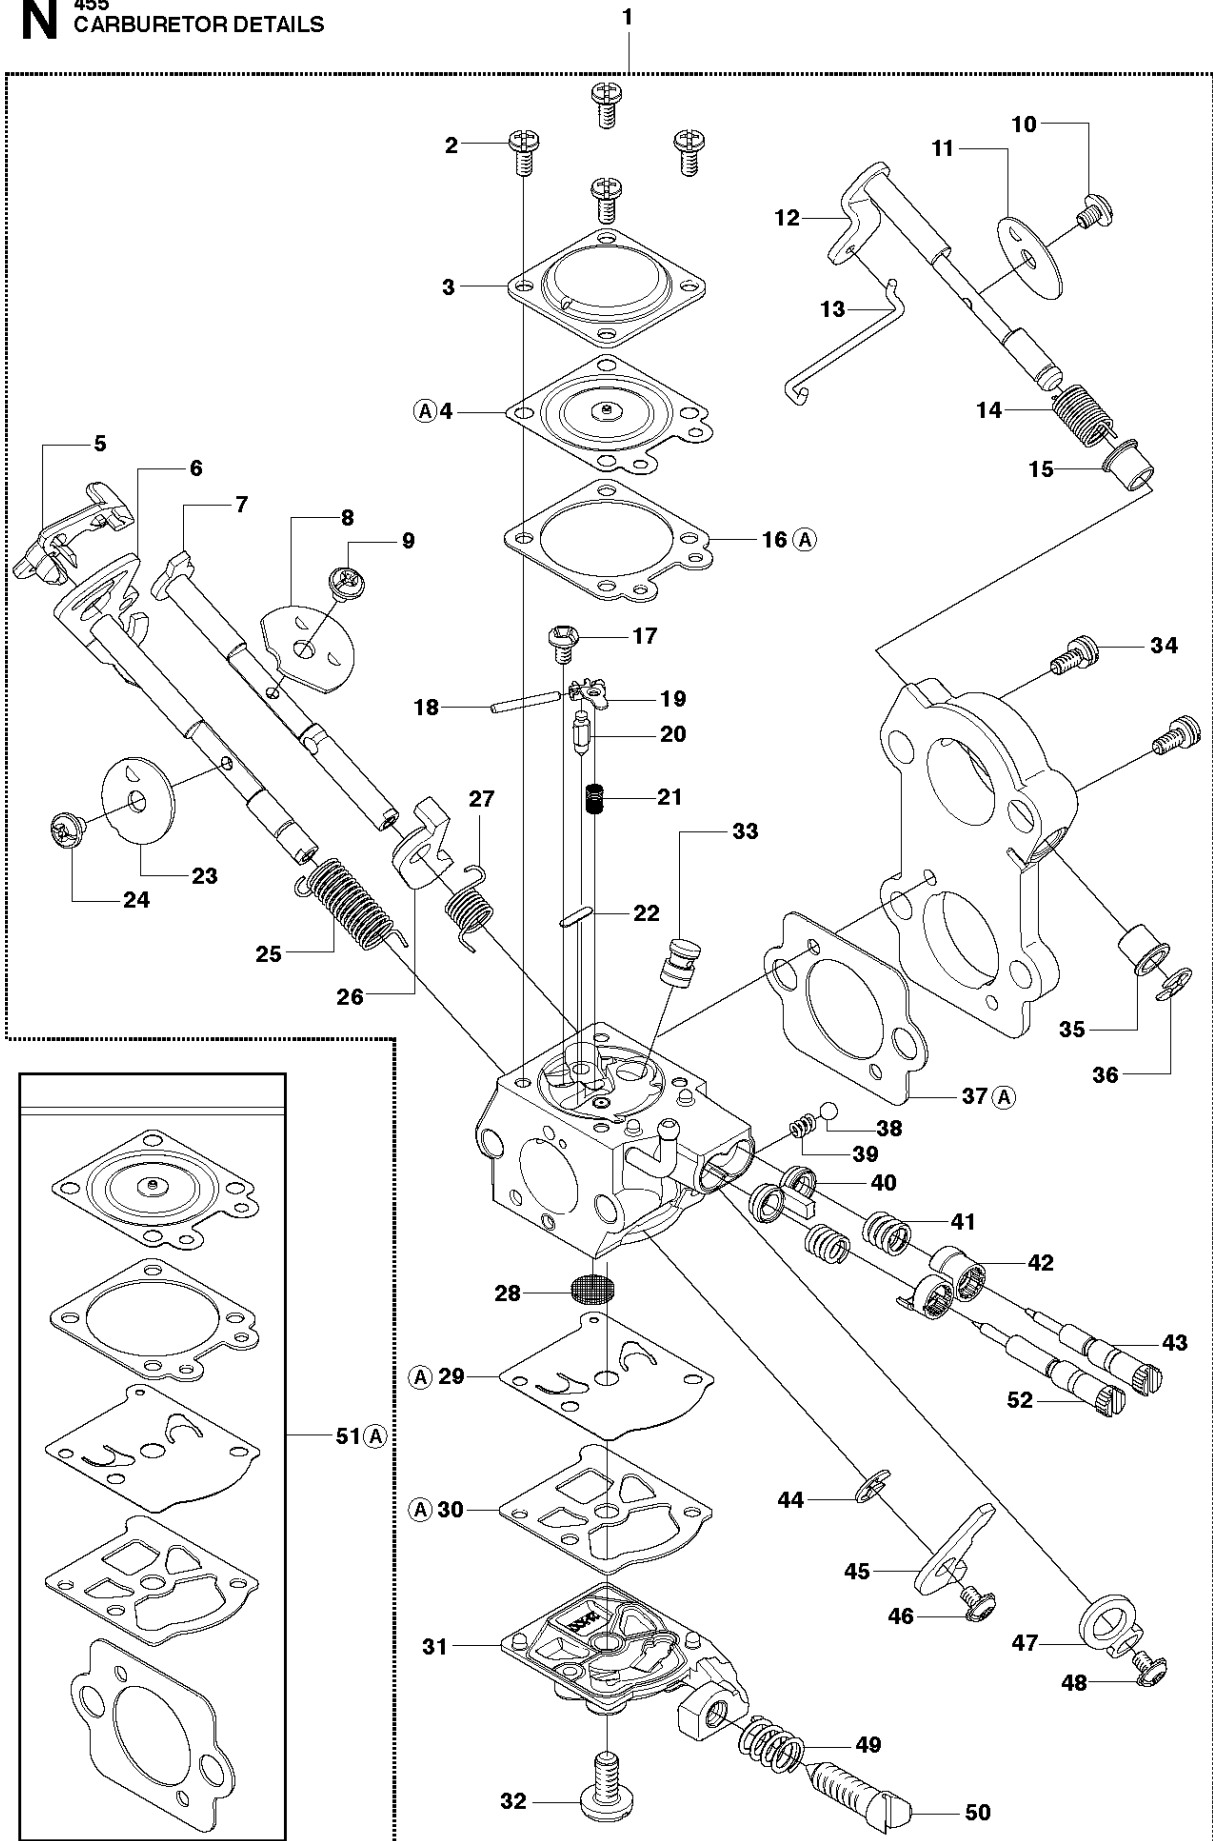

N 455
CARBURETOR DETAILS

CARBURETOR DETAILS

455 Rancher, 2013-10

Ref	Part no.	Description	Remark	Qty	Kit
1	544 88 30-01	CARBURETTOR	WALBRO, WTEA-1	1	
2	503 58 46-01	SCREW		4	1
3	505 31 67-54	LOCK STYRMEMBRAN		1	1
4	502 84 70-01	DIAPHRAGM		1	1, 51
5	537 30 62-01	LEVER		1	1
6	537 40 74-01	SHAFT ASSY		1	1
7	537 40 75-01	SHAFT ASSY		1	1
8	537 40 77-01	VALVE		1	1
9	537 00 34-01	SCREW		1	1
10	537 00 34-01	SCREW		1	1
11	537 40 68-01	VALVE		1	1
12	537 40 69-01	SHAFT ASSY		1	1
13	537 40 72-01	ROD		1	1
14	537 40 70-01	SPRING THROTT.RETURN		1	1
15	537 40 67-01	BUSHING		1	1
16	504 35 09-06	GASKET		1	1, 51
17	502 84 71-01	SCREW		1	1
18	505 52 01-25	PIN-METERING LEVER		1	1
19	502 84 74-01	LEVER		1	1
20	503 56 34-01	VALVE INLET NEEDLE		1	1
21	503 91 47-01	SPRING		1	1
22	502 84 69-01	PLUG		1	1
23	502 84 66-01	VALVE		1	1
24	544 11 15-01	SCREW		1	1
25	537 40 84-01	SPRING THROTT.RETURN		1	1
26	537 40 92-01	LEVER		1	1
27	537 40 86-01	SPRING CHOKE RETURN		1	1
28	501 66 61-01	SCREEN-INLET		1	1
29	502 21 36-01	DIAPHRAGM PUMP		1	1, 51
30	504 13 09-06	GASKET		1	1, 51
31	537 40 73-01	COVER		1	1
32	501 46 69-01	SCREW		1	1
33	502 84 68-01	NOZZLE ASSY		1	1
34	537 40 83-01	SCREW		2	1
35	537 40 66-01	BUSHING		1	1
36	505 31 67-36	RING		1	1
37	537 40 81-01	GASKET		1	1, 51
38	501 46 85-01	BALL-CHOKE FRICTION		1	1
39	501 46 84-01	SPRING		1	1
40	544 97 14-01	RETAINER		1	1
41	544 97 10-01	SPRING		2	1
42	544 97 08-01	LIMITER CAP		2	1
43	502 84 72-01	NEEDLE	High Speed	1	1
44	505 31 67-36	RING		1	1
45	537 40 71-01	LEVER		1	1
46	501 46 87-01	SCREW		1	1
47	537 40 76-01	LEVER		1	1
48	501 46 87-01	SCREW		1	1
49	503 56 42-01	SPRING		1	1
50	537 40 82-01	SCREW		1	1
51	505 27 84-01	KIT	A = Set of Gaskets	1	
52	502 84 73-01	NEEDLE	Low Speed	1	1