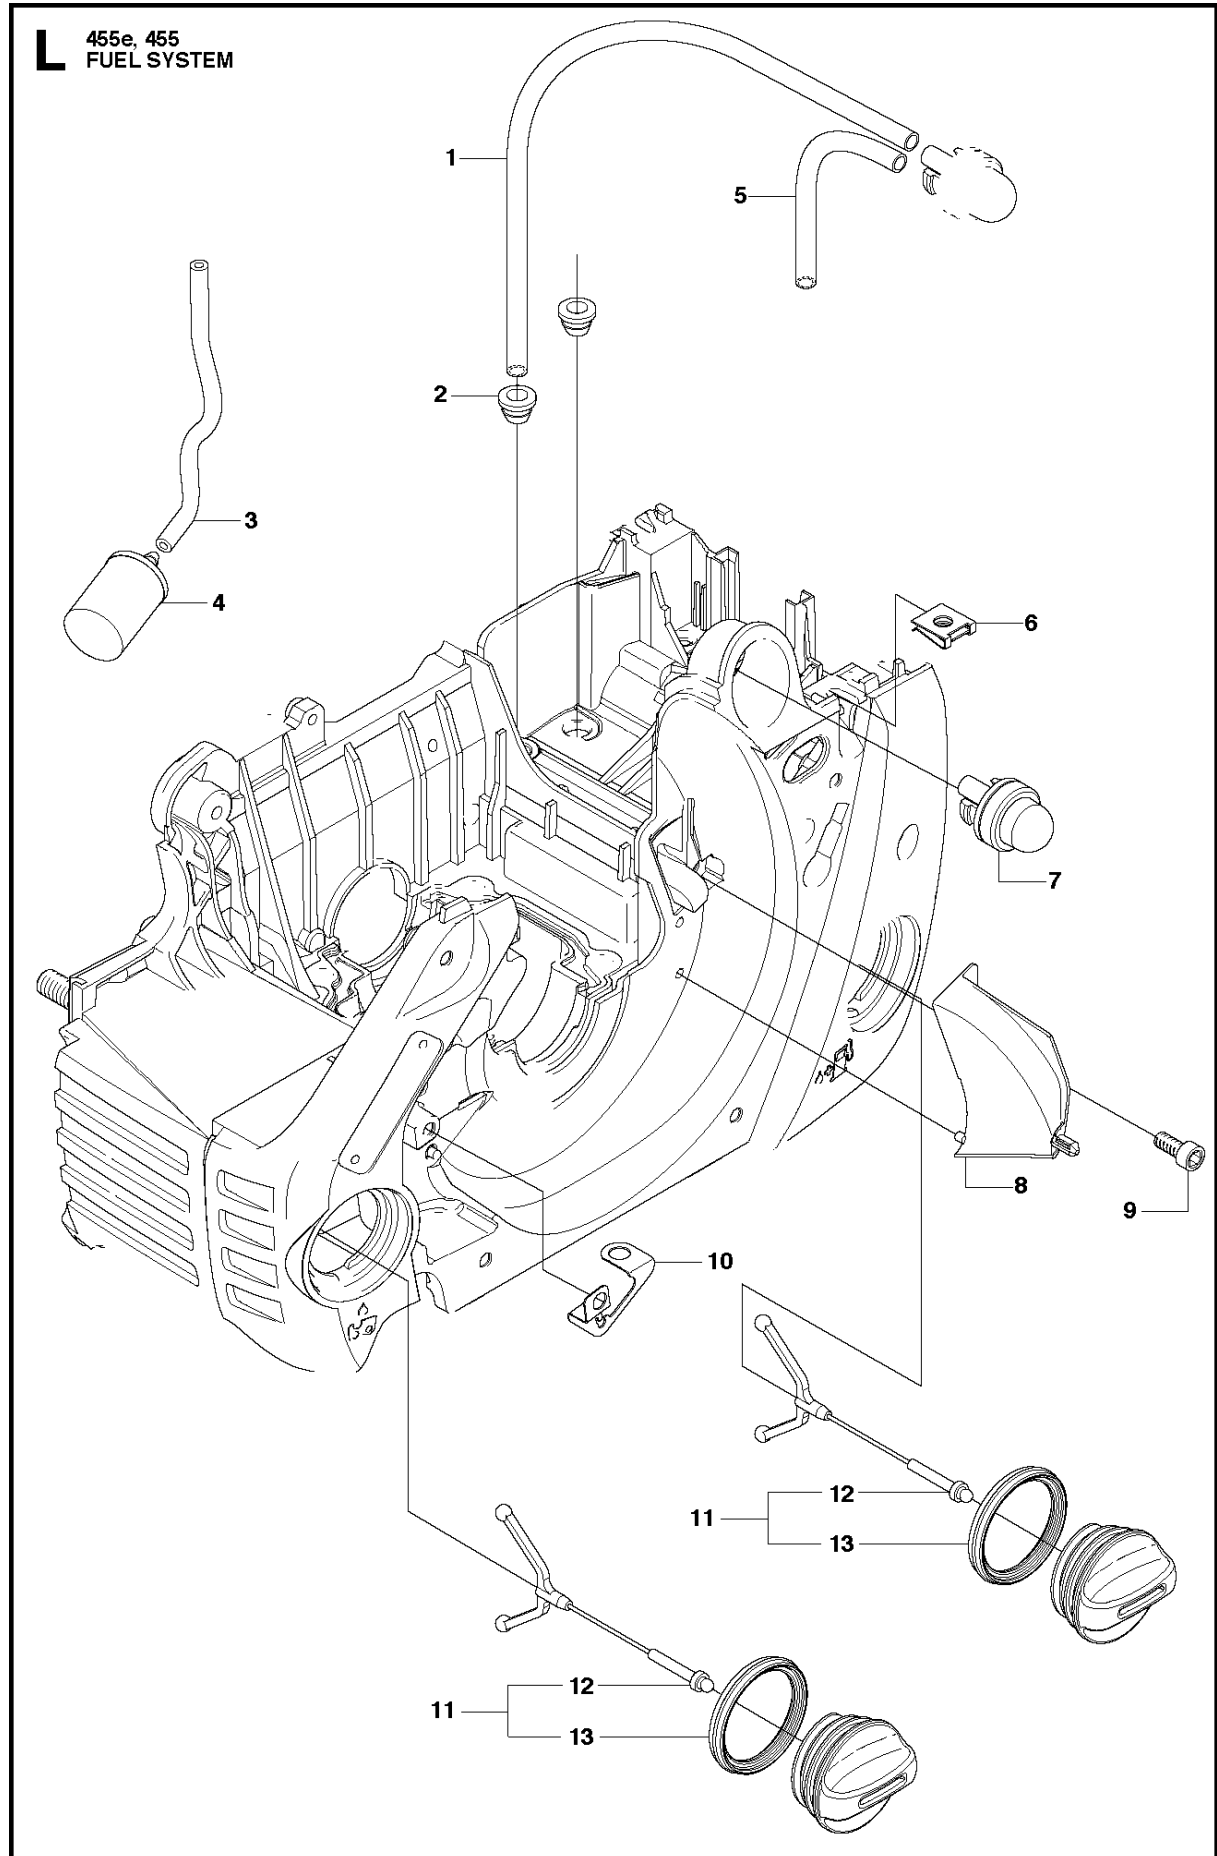

FUEL SYSTEM

455 Rancher, 2013-10

Ref	Part no.	Description	Remark	Qty	Kit
1	537 04 24-08	FUEL HOSE		1	
2	503 73 58-01	BUSHING		2	
3	544 32 50-02	FUEL HOSE		1	
4	503 44 32-01	FILTER		1	
5	537 04 24-02	FUEL HOSE		1	
6	503 22 69-02	NUT		3	
7	503 93 66-01	PRIMER HOUSING		1	
8	537 31 79-01	AIR NOZZLE		1	
9	503 21 74-12	SCREW IHSCT		1	
10	537 27 80-01	GROUND PLATE		1	
11	537 21 52-02	TANK CAP ASSY		2	
12	503 57 89-01	HOLDER		1	
13	537 21 50-01	SEALING		1