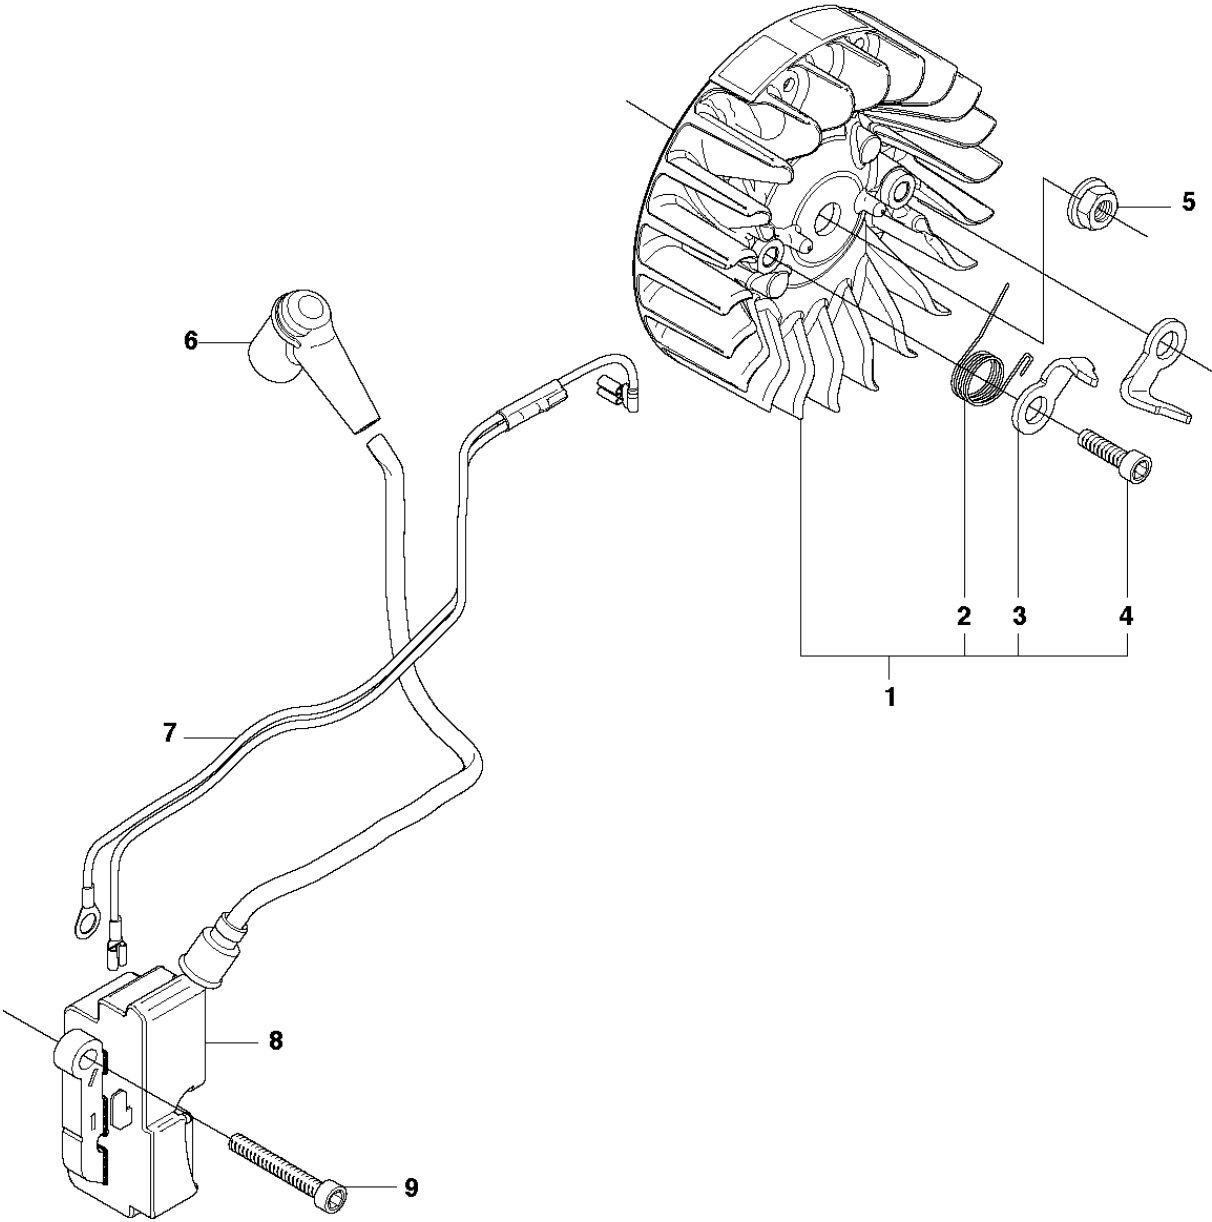

E 455e, 455
ELECTRICAL

ELECTRICAL

455 Rancher, 2013-10

Ref	Part no.	Description	Remark	Qty	Kit
1	537 29 27-01	FLYWHEEL ASSY		1	
2	529 27 11-01	SPRING		2	1
3	537 24 56-01	STARTER PAWL		2	1
4	501 81 99-03	SCREW		2	1
5	503 22 04-01	NUT		1	
6	501 48 54-02	SPARK PLUG CAP		1	
7	537 27 27-01	WIRING ASSY		1	
8	544 04 70-01	IGNITION MODULE		1	
9	503 21 55-25	SCREW IHSCFT		2