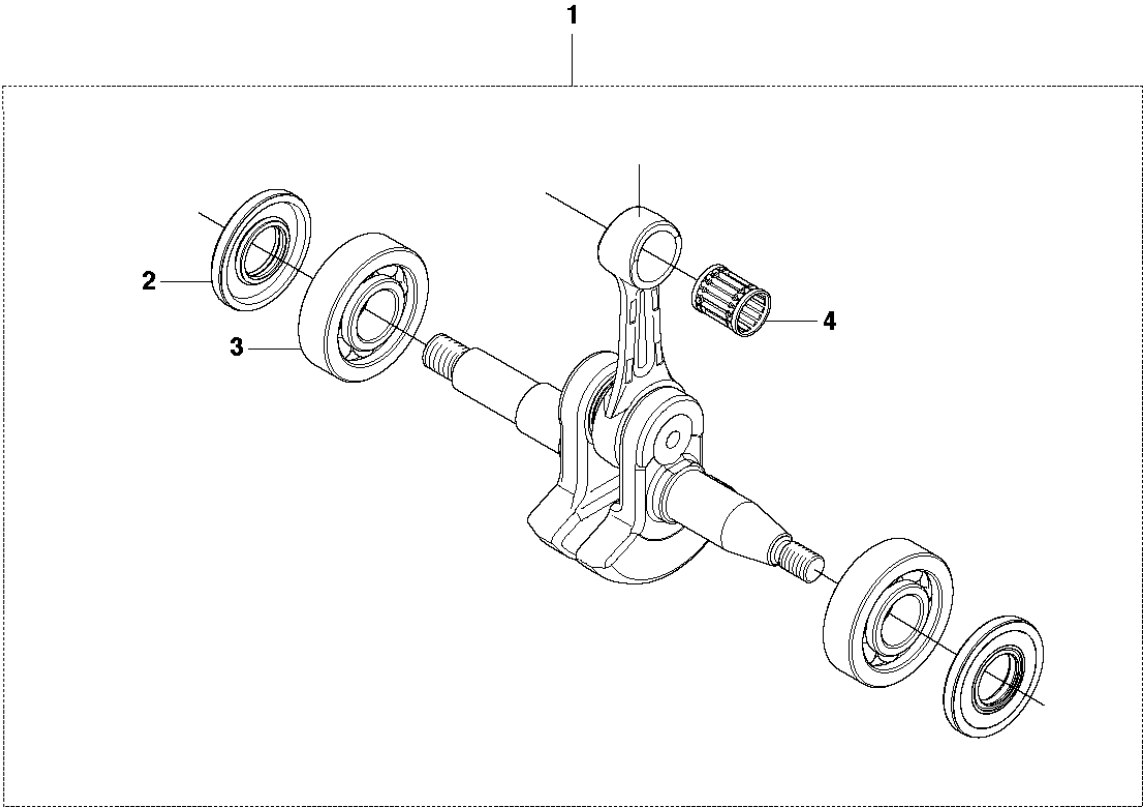

J 455e, 455
CRANKSHAFT

CRANKSHAFT

455 Rancher, 2013-10

Ref	Part no.	Description	Remark	Qty	Kit
1	537 31 40-02	CRANKSHAFT ASSY		1	
2	503 26 19-01	SEALING		2	1
3	503 25 16-02	BALL BEARING		2	1
4	501 86 18-01	NEEDLE BEARING		1	1