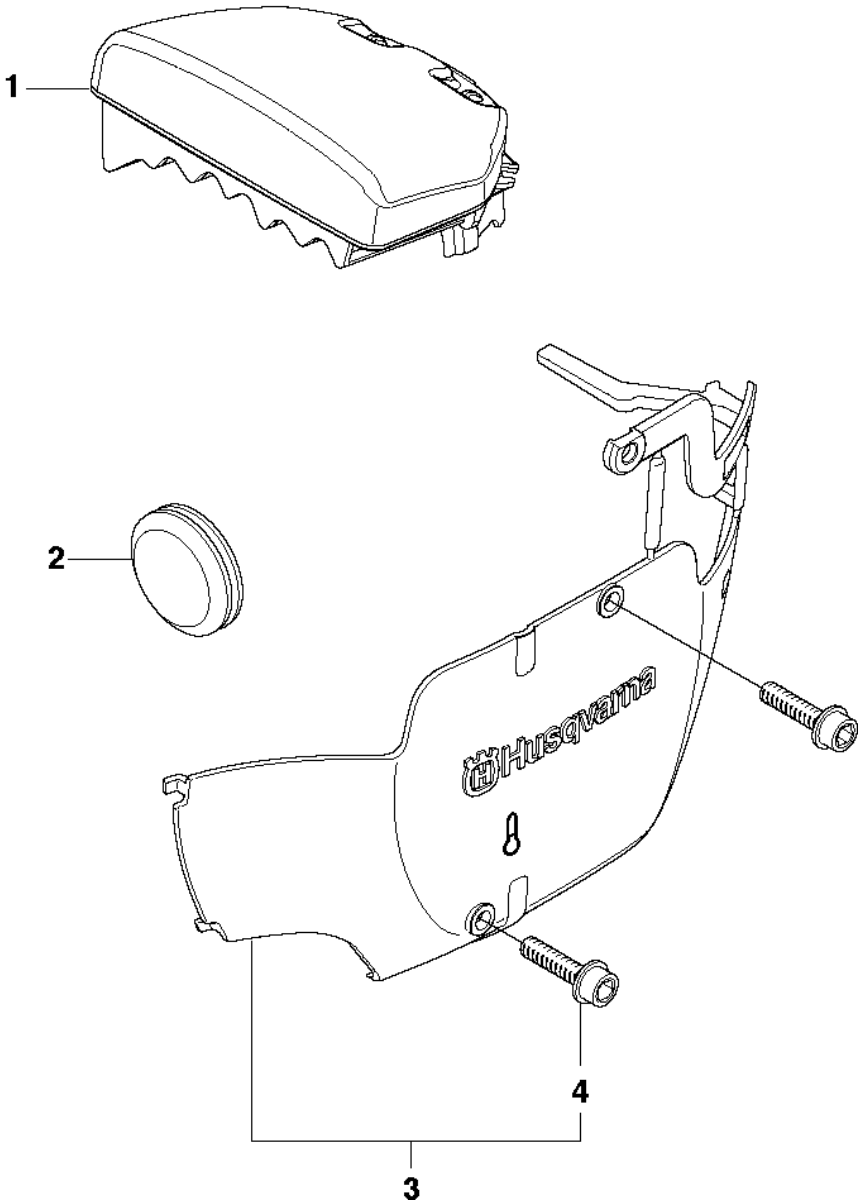

## CARBURETOR DETAILS

455 Rancher, 2013-10

Ref	Part no.	Description	Remark	Qty	Kit
1	544 88 30-01	CARBURETTOR	WALBRO, WTEA-1	1	
2	503 58 46-01	SCREW		4	1
3	505 31 67-54	LOCK STYRMEMBRAN		1	1
4	502 84 70-01	DIAPHRAGM		1	1, 51
5	537 30 62-01	LEVER		1	1
6	537 40 74-01	SHAFT ASSY		1	1
7	537 40 75-01	SHAFT ASSY		1	1
8	537 40 77-01	VALVE		1	1
9	537 00 34-01	SCREW		1	1
10	537 00 34-01	SCREW		1	1
11	537 40 68-01	VALVE		1	1
12	537 40 69-01	SHAFT ASSY		1	1
13	537 40 72-01	ROD		1	1
14	537 40 70-01	SPRING THROTT.RETURN		1	1
15	537 40 67-01	BUSHING		1	1
16	504 35 09-06	GASKET		1	1, 51
17	502 84 71-01	SCREW		1	1
18	505 52 01-25	PIN-METERING LEVER		1	1
19	502 84 74-01	LEVER		1	1
20	503 56 34-01	VALVE INLET NEEDLE		1	1
21	503 91 47-01	SPRING		1	1
22	502 84 69-01	PLUG		1	1
23	502 84 66-01	VALVE		1	1
24	544 11 15-01	SCREW		1	1
25	537 40 84-01	SPRING THROTT.RETURN		1	1
26	537 40 92-01	LEVER		1	1
27	537 40 86-01	SPRING CHOKE RETURN		1	1
28	501 66 61-01	SCREEN-INLET		1	1
29	502 21 36-01	DIAPHRAGM PUMP		1	1, 51
30	504 13 09-06	GASKET		1	1, 51
31	537 40 73-01	COVER		1	1
32	501 46 69-01	SCREW		1	1
33	502 84 68-01	NOZZLE ASSY		1	1
34	537 40 83-01	SCREW		2	1
35	537 40 66-01	BUSHING		1	1
36	505 31 67-36	RING		1	1
37	537 40 81-01	GASKET		1	1, 51
38	501 46 85-01	BALL-CHOKE FRICTION		1	1
39	501 46 84-01	SPRING		1	1
40	544 97 14-01	RETAINER		1	1
41	544 97 10-01	SPRING		2	1
42	544 97 08-01	LIMITER CAP		2	1
43	502 84 72-01	NEEDLE	High Speed	1	1
44	505 31 67-36	RING		1	1
45	537 40 71-01	LEVER		1	1
46	501 46 87-01	SCREW		1	1
47	537 40 76-01	LEVER		1	1
48	501 46 87-01	SCREW		1	1
49	503 56 42-01	SPRING		1	1
50	537 40 82-01	SCREW		1	1
51	505 27 84-01	KIT	A = Set of Gaskets	1	
52	502 84 73-01	NEEDLE	Low Speed	1	1

**P** 455e, 455  
ACCESSORIES

ACCESSORIES

455 Rancher, 2013-10

Ref	Part no.	Description	Remark	Qty	Kit
1	501 69 17-01	COMBINATION WRENCH		1	

**Q** 455e, 455  
WINTER KIT