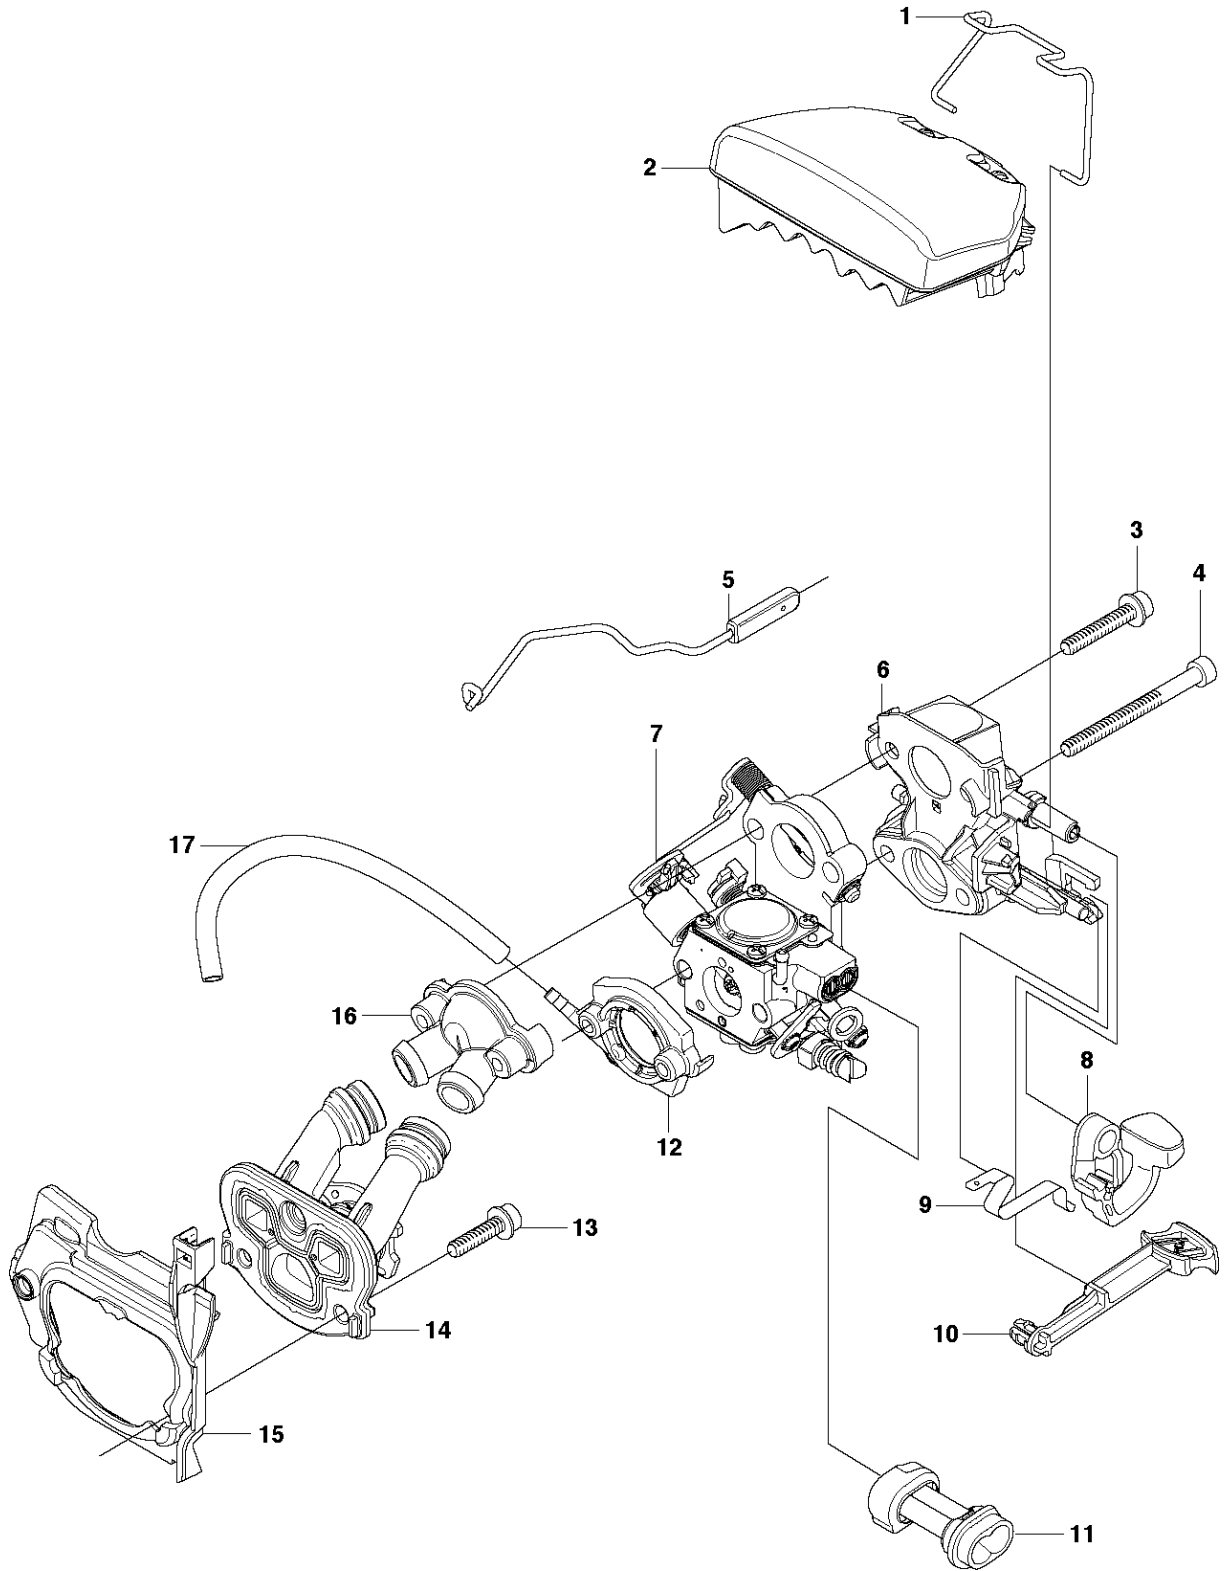

G 455e, 455
CARBURETOR & AIR FILTER

CARBURETOR & AIR FILTER

455 Rancher, 2013-10

Ref	Part no.	Description	Remark	Qty	Kit
1	537 30 49-01	CLAMP		1	
2	537 25 57-01	AIR FILTER ASSY	μ80	1	
2	537 25 57-02	AIR FILTER ASSY	μ44	1	
2	537 25 57-03	AIR FILTER ASSY	FELT	1	
3	503 21 55-25	SCREW IHSCFT		2	
4	503 21 74-50	SCREW IHSCFT		2	
5	537 26 08-02	THROTTLE WIRE ASSY		1	
6	537 32 30-01	INLET ELBOW		1	
7	544 88 30-01	CARBURETTOR	Walbro WTEA-1	1	
8	537 25 55-01	STOP CONTROL		1	
9	503 86 97-02	SHORT CIRCUIT SPRING		1	
10	537 25 56-01	CHOKE CONTROL		1	
11	544 07 14-01	GUIDE SLEEVE CARB		1	
12	537 24 15-01	FLANGE		1	
13	503 20 02-16	SCREW IHSCFM		3	
14	537 32 10-02	INLET PIPE ASSY		1	
15	537 37 14-01	INSULATION WALL		1	
16	537 24 14-01	FLANGE		1	
17	503 40 06-10	IMPULSE HOSE		1