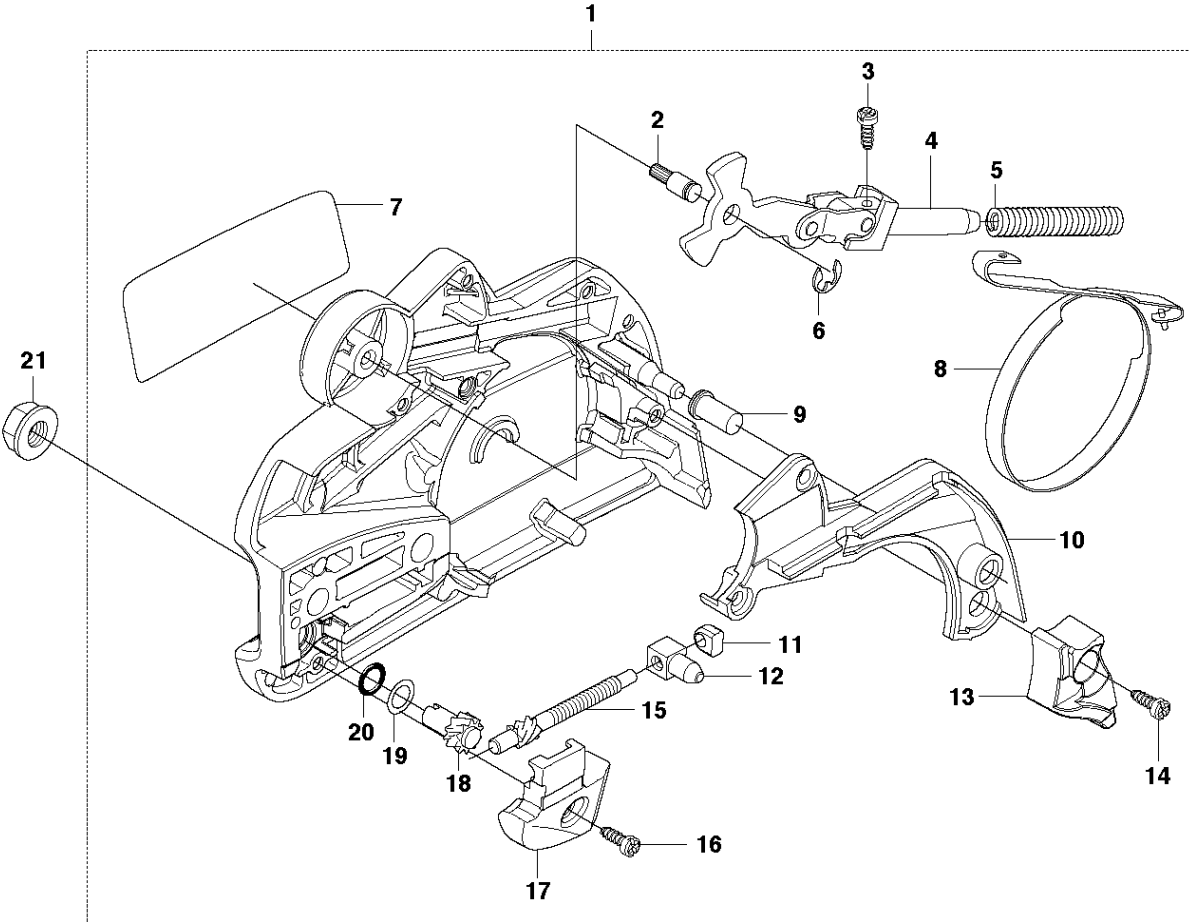

# SPARE PARTS LIST

CHAIN SAWS

455 Rancher, 2013-10

**A2** 455 Rancher  
CLUTCH COVER

## CLUTCH COVER

455 Rancher, 2013-10

Ref	Part no.	Description	Remark	Qty	Kit
1	537 28 63-01	CLUTCH COVER ASSY		1	
2	503 89 29-01	PIN KNEE-JOINT		1	1
3	503 21 70-10	SCREW CCRPANT		1	1
4	503 89 08-02	KNEE JOINT ASSY		1	1
5	503 46 59-01	BRAKE SPRING		1	1
6	735 31 08-20	E-CLIP		1	1
7	537 29 86-01	LABEL		1	1
8	537 04 30-01	BRAKE BAND ASSY		1	1
9	503 85 52-01	GUIDE BUSHING		1	1
10	537 10 80-02	CAP		1	1
11	537 01 74-01	BEARING SLEEVE		1	1
12	537 28 66-01	PAWL		1	1
13	537 08 90-01	WEAR PROTECTION		1	1
14	503 21 70-10	SCREW CCRPANT		4	1
15	537 28 65-01	WORM SCREW		1	1
16	503 21 70-10	SCREW CCRPANT		1	1
17	537 28 64-01	COVER		1	1
18	537 07 94-02	WORM WHEEL		1	1
19	503 23 00-63	WASHER		1	1
20	740 48 07-02	O-RING		1	1
21	503 22 00-01	HEXAGON NUT FLANGE		2	

## CLUTCH &amp; OIL PUMP

455 Rancher, 2013-10

Ref	Part no.	Description	Remark	Qty	Kit
1	537 11 05-03	CLUTCH ASSY		1	
2	537 35 91-01	CLUTCH SPRING		2	1
3	537 29 17-02	CLUTCH DRUM	".325"x7 SPUR"	1	
3	537 29 16-04	CLUTCH DRUM	"8"x7 SPUR"	1	
4	503 25 52-01	NEEDLE BEARING		1	3
5	537 25 26-01	PUMP PINION		1	
6	544 18 01-04	OIL PUMP ASSY		1	
7	503 89 16-01	SPRING		1	6
8	503 23 00-60	WASHER		1	6
9	537 06 93-02	PUMP PISTON		1	6
10	503 89 15-01	SPRING		1	6
11	721 11 64-30	GROOVED PIN		1	6
12	537 02 71-01	ADJUSTER		1	6
13	503 21 74-16	SCREW IHSCT		1	
14	537 26 15-01	OIL PRESSURE HOSE		1	
15	537 26 14-02	OIL HOSE		1	
16	510 04 43-01	OIL SCREEN		1	

**C** 455e, 455  
COVER

COVER

455 Rancher, 2013-10

Ref	Part no.	Description	Remark	Qty	Kit
1	537 30 89-01	CYLINDER COVER		1	
2	503 20 34-76	SCREW CRPANMO		3	1
3	503 98 74-01	LABEL		1	1

**D** 455e, 455  
STARTER