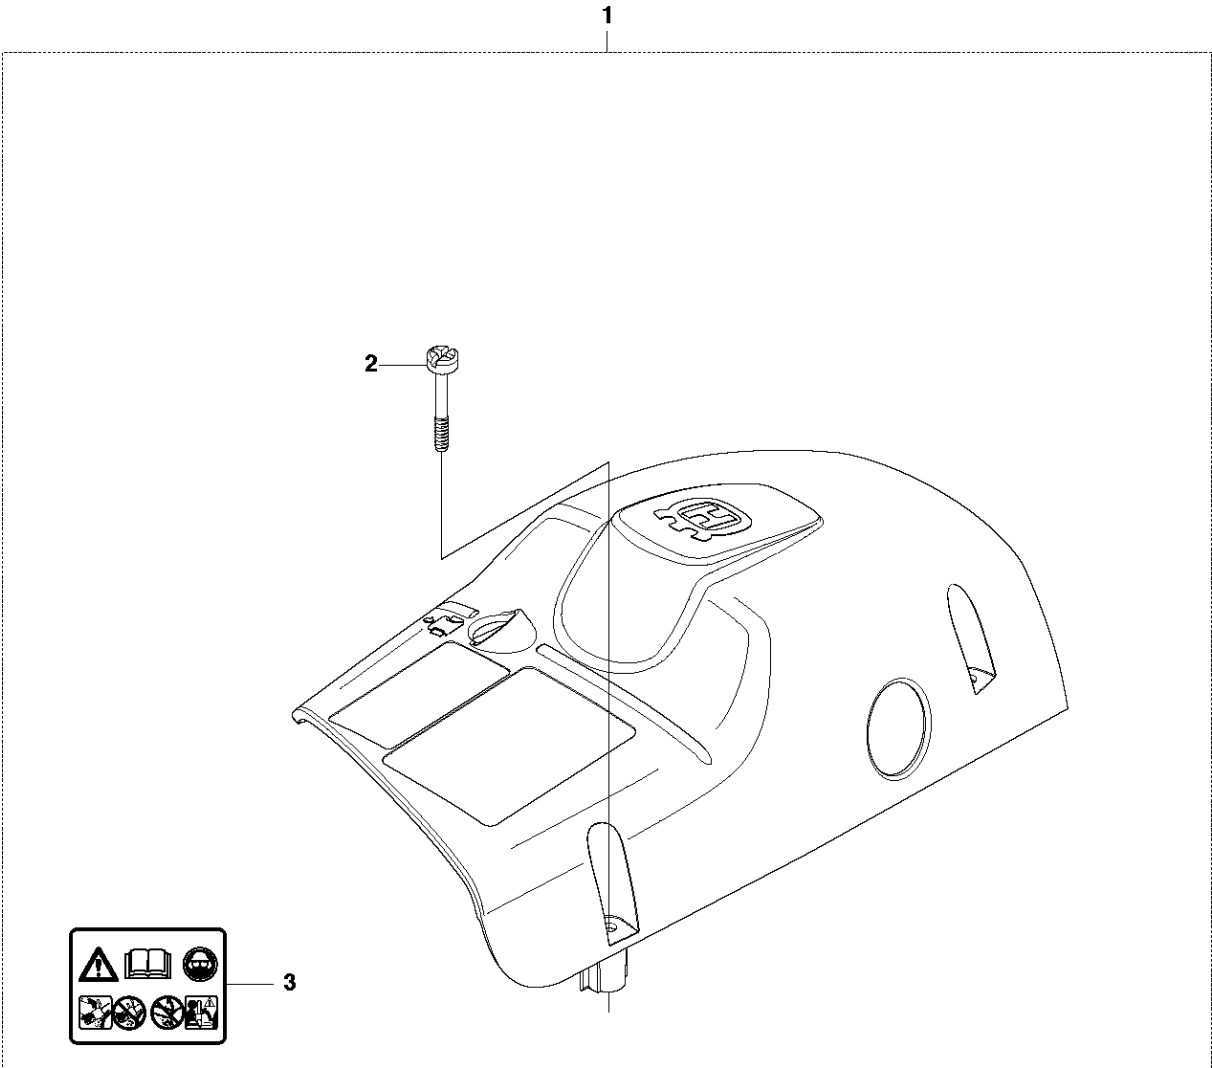

C 455e, 455
COVER

COVER

455 Rancher, 2013-10

Ref	Part no.	Description	Remark	Qty	Kit
1	537 30 89-01	CYLINDER COVER		1	
2	503 20 34-76	SCREW CRPANMO		3	1
3	503 98 74-01	LABEL		1	1